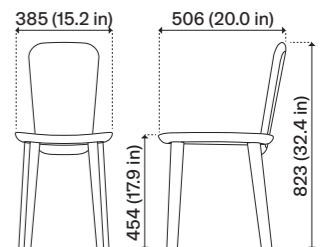

OAK

H-NY Natural

SHAKU CHAIR

Ronan & Erwan Bouroullec

ITEM N°	NAME	WOOD	FINISH
KH-1C40-113	Shaku Chair (Wooden Seat)	Beech	H-BM Matte Black

WOOD (URETHANE FINISH)

BEECH

H-BM Matte Black