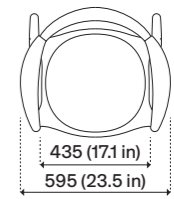

WOOD (URETHANE FINISH)

BEECH

H-BM Matte Black

OAK

H-NY Natural