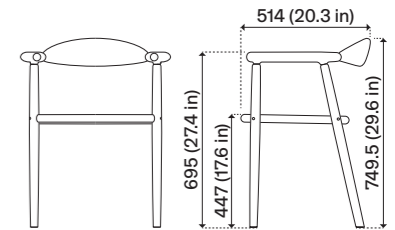

WOOD (URETHANE FINISH)

BEECH

H-BM Matte Black

OAK

H-NY Natural